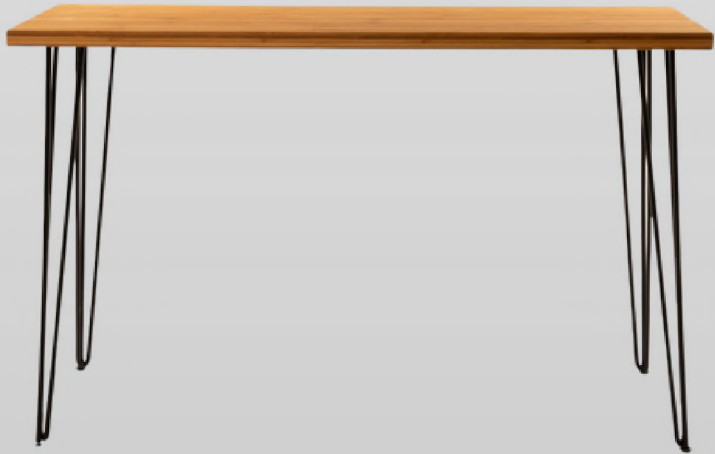

CONVERSATION TABLES

HAIRPIN