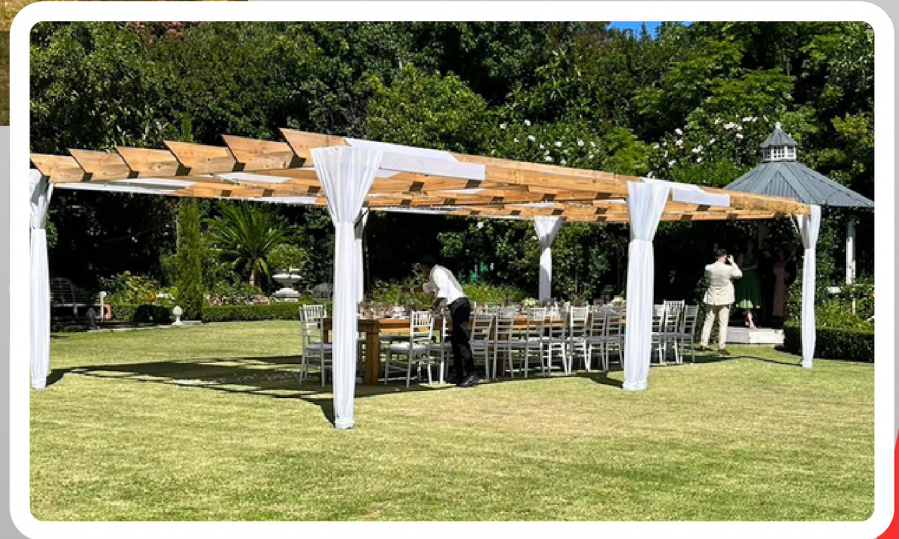

CUSTOM PERGOLAS

Transform your events with our finely crafted wooden pergolas, adding timeless elegance and natural beauty to any venue