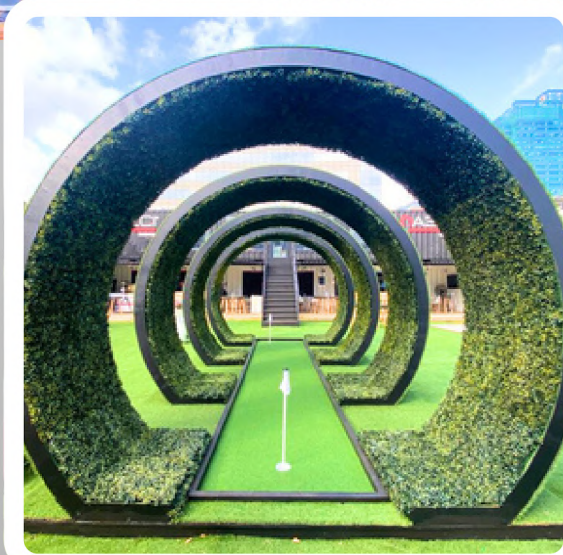

CUSTOM SET DESIGN

Experience the elegance of our custom set design, meticulously crafted to embody your vision with timeless sophistication and exquisite craftsmanship.