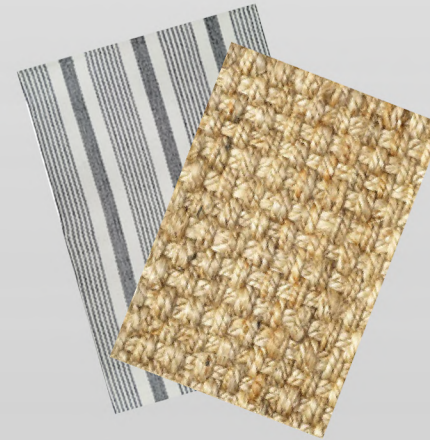

# STYLING ITEMS

WIRE TEA LIGHT CANDLE HOLDERS

PLANT STANDS

VARIOUS TEA LIGHT CANDLE HOLDERS AVAILABLE

PLANT BASKETS

VARIOUS VASES AVAILABLE

# NECESSARY ADDONS

UMBRELLAS

(Wood & Alluminium)

RED CARPET

(Available in various lengths)

RUGS

(Available in various colors)

MUSHROOM  
HEATERS