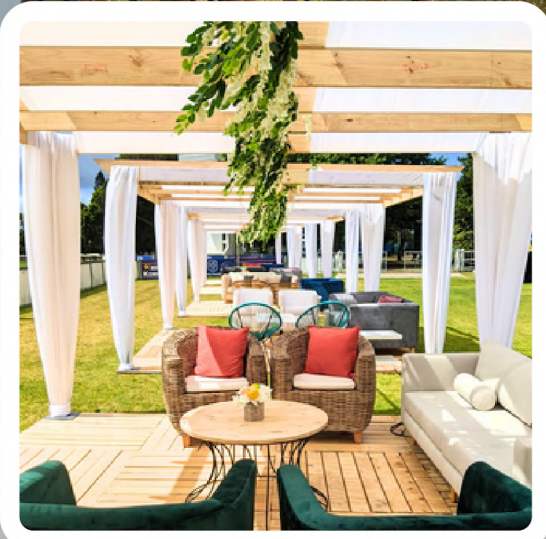

CUSTOM PERGOLAS

Transform your events with our finely crafted wooden pergolas, adding timeless elegance and natural beauty to any venue